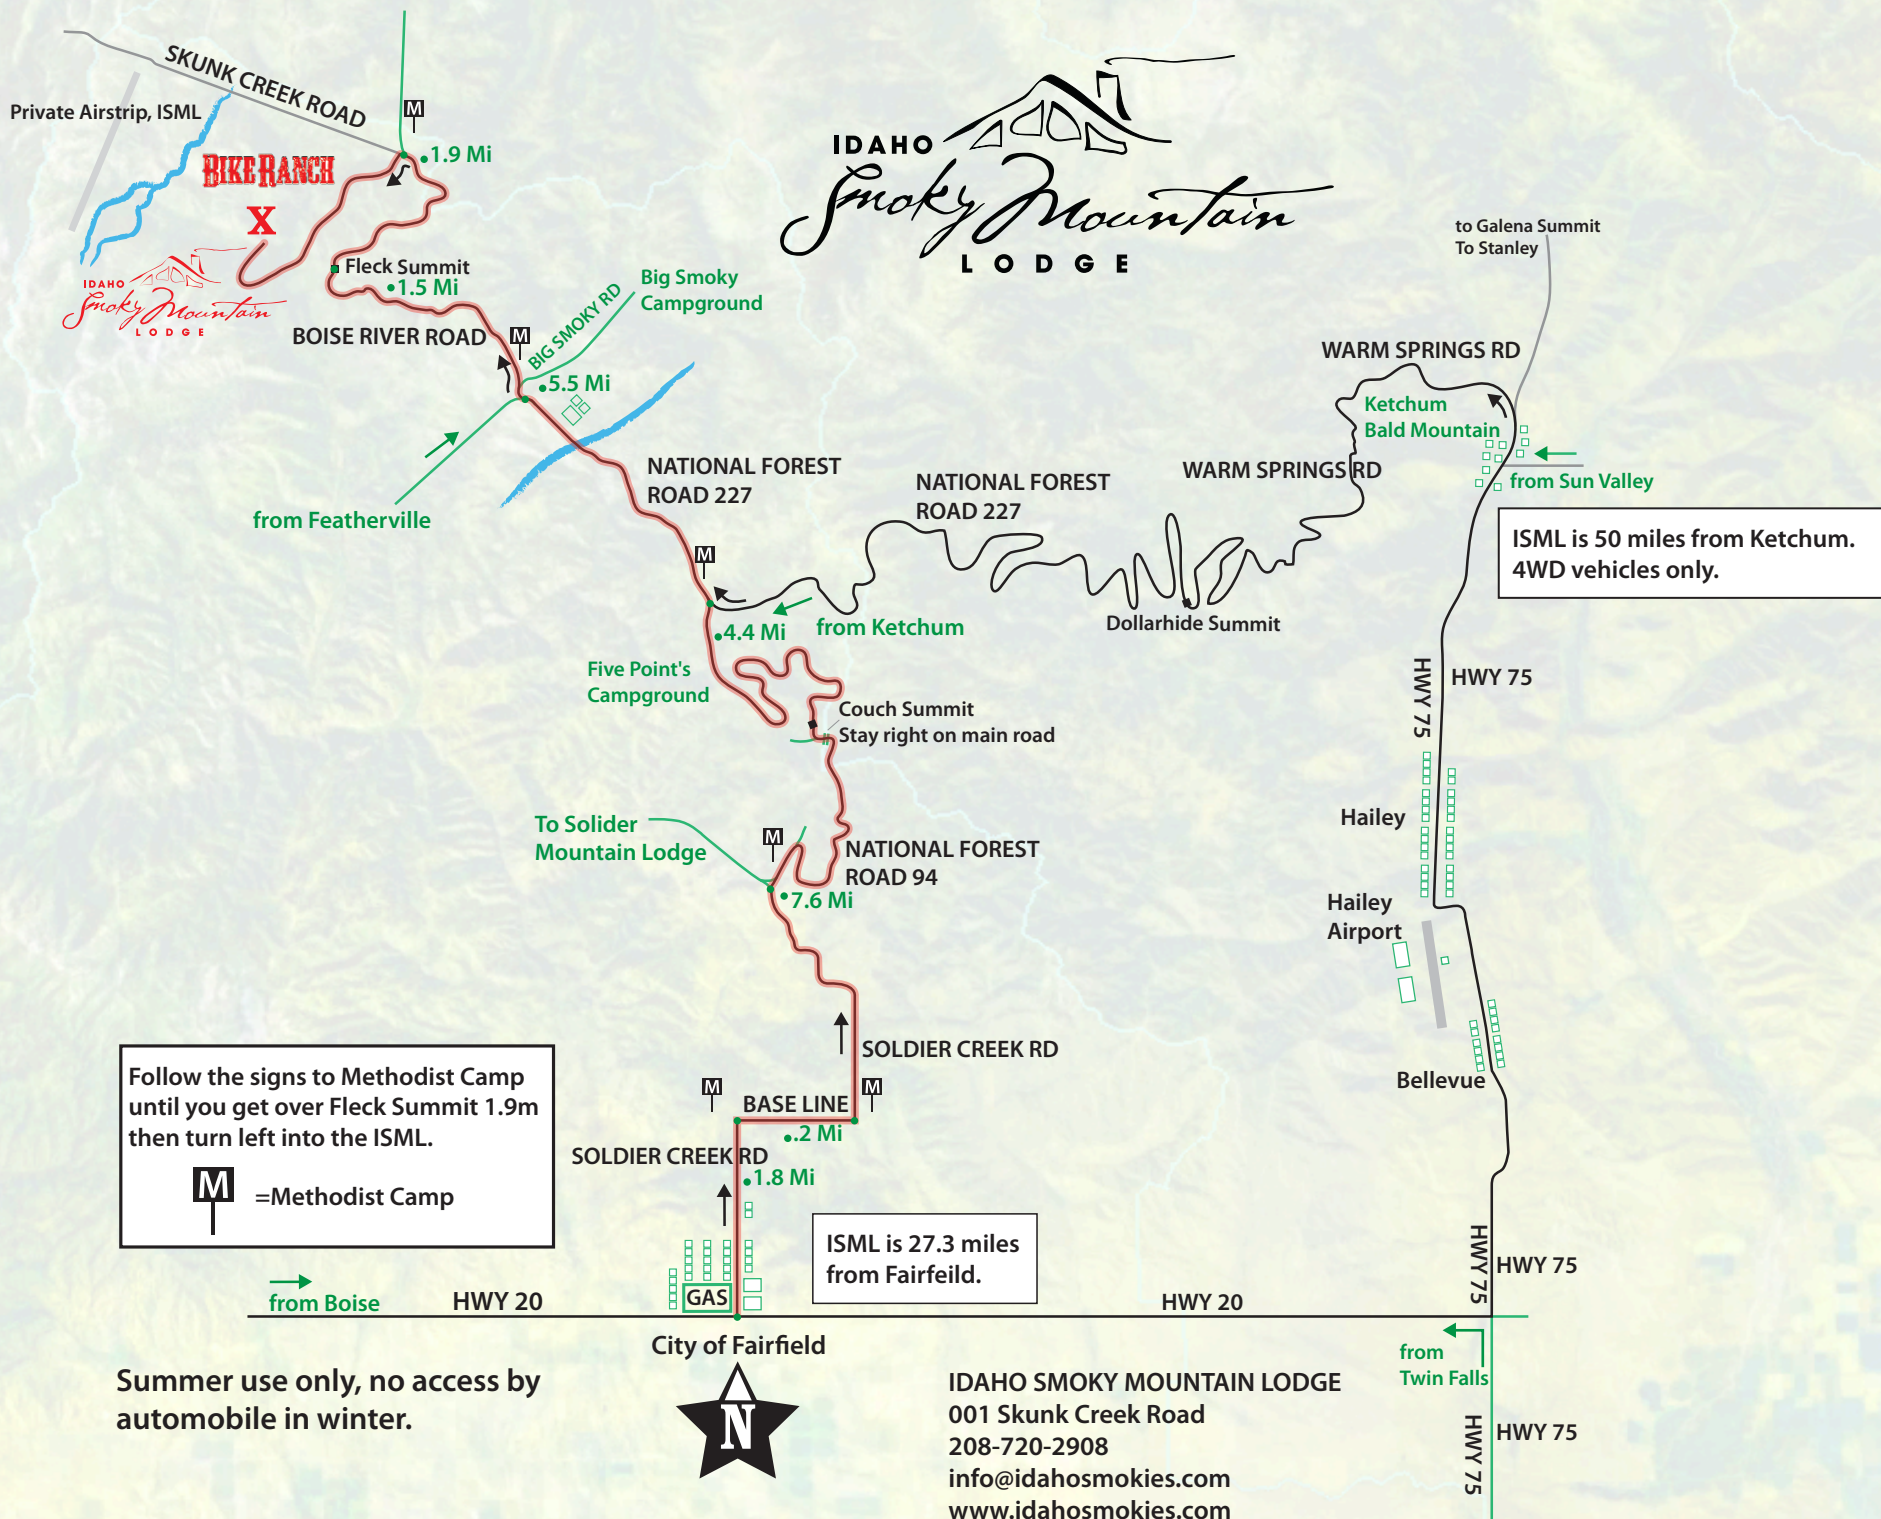

IDAHO Smoky Mountain LODGE

Follow the signs to Methodist Camp until you get over Fleck Summit 1.9m then turn left into the ISML.
M =Methodist Camp

ISML is 50 miles from Ketchum.
 4WD vehicles only.

ISML is 27.3 miles from Fairfield.

Summer use only, no access by automobile in winter.

IDAHO SMOKY MOUNTAIN LODGE
 001 Skunk Creek Road
 208-720-2908
 info@idahosmokies.com
 www.idahosmokies.com